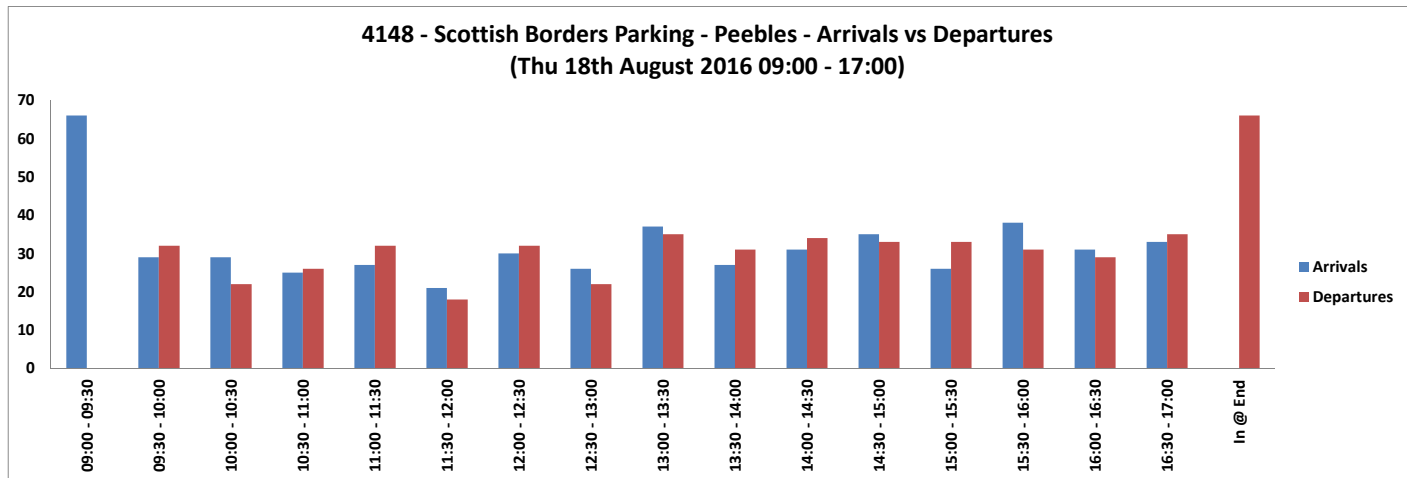

Arrivals vs Departures by Survey Period (No. of Vehicles)		
Time Period	Arrivals	Departures
09:00 - 09:30	66	N/A
09:30 - 10:00	29	32
10:00 - 10:30	29	22
10:30 - 11:00	25	26
11:00 - 11:30	27	32
11:30 - 12:00	21	18
12:00 - 12:30	30	32
12:30 - 13:00	26	22
13:00 - 13:30	37	35
13:30 - 14:00	27	31
14:00 - 14:30	31	34
14:30 - 15:00	35	33
15:00 - 15:30	26	33
15:30 - 16:00	38	31
16:00 - 16:30	31	29
16:30 - 17:00	33	35
In @ End	N/A	66
Total		511