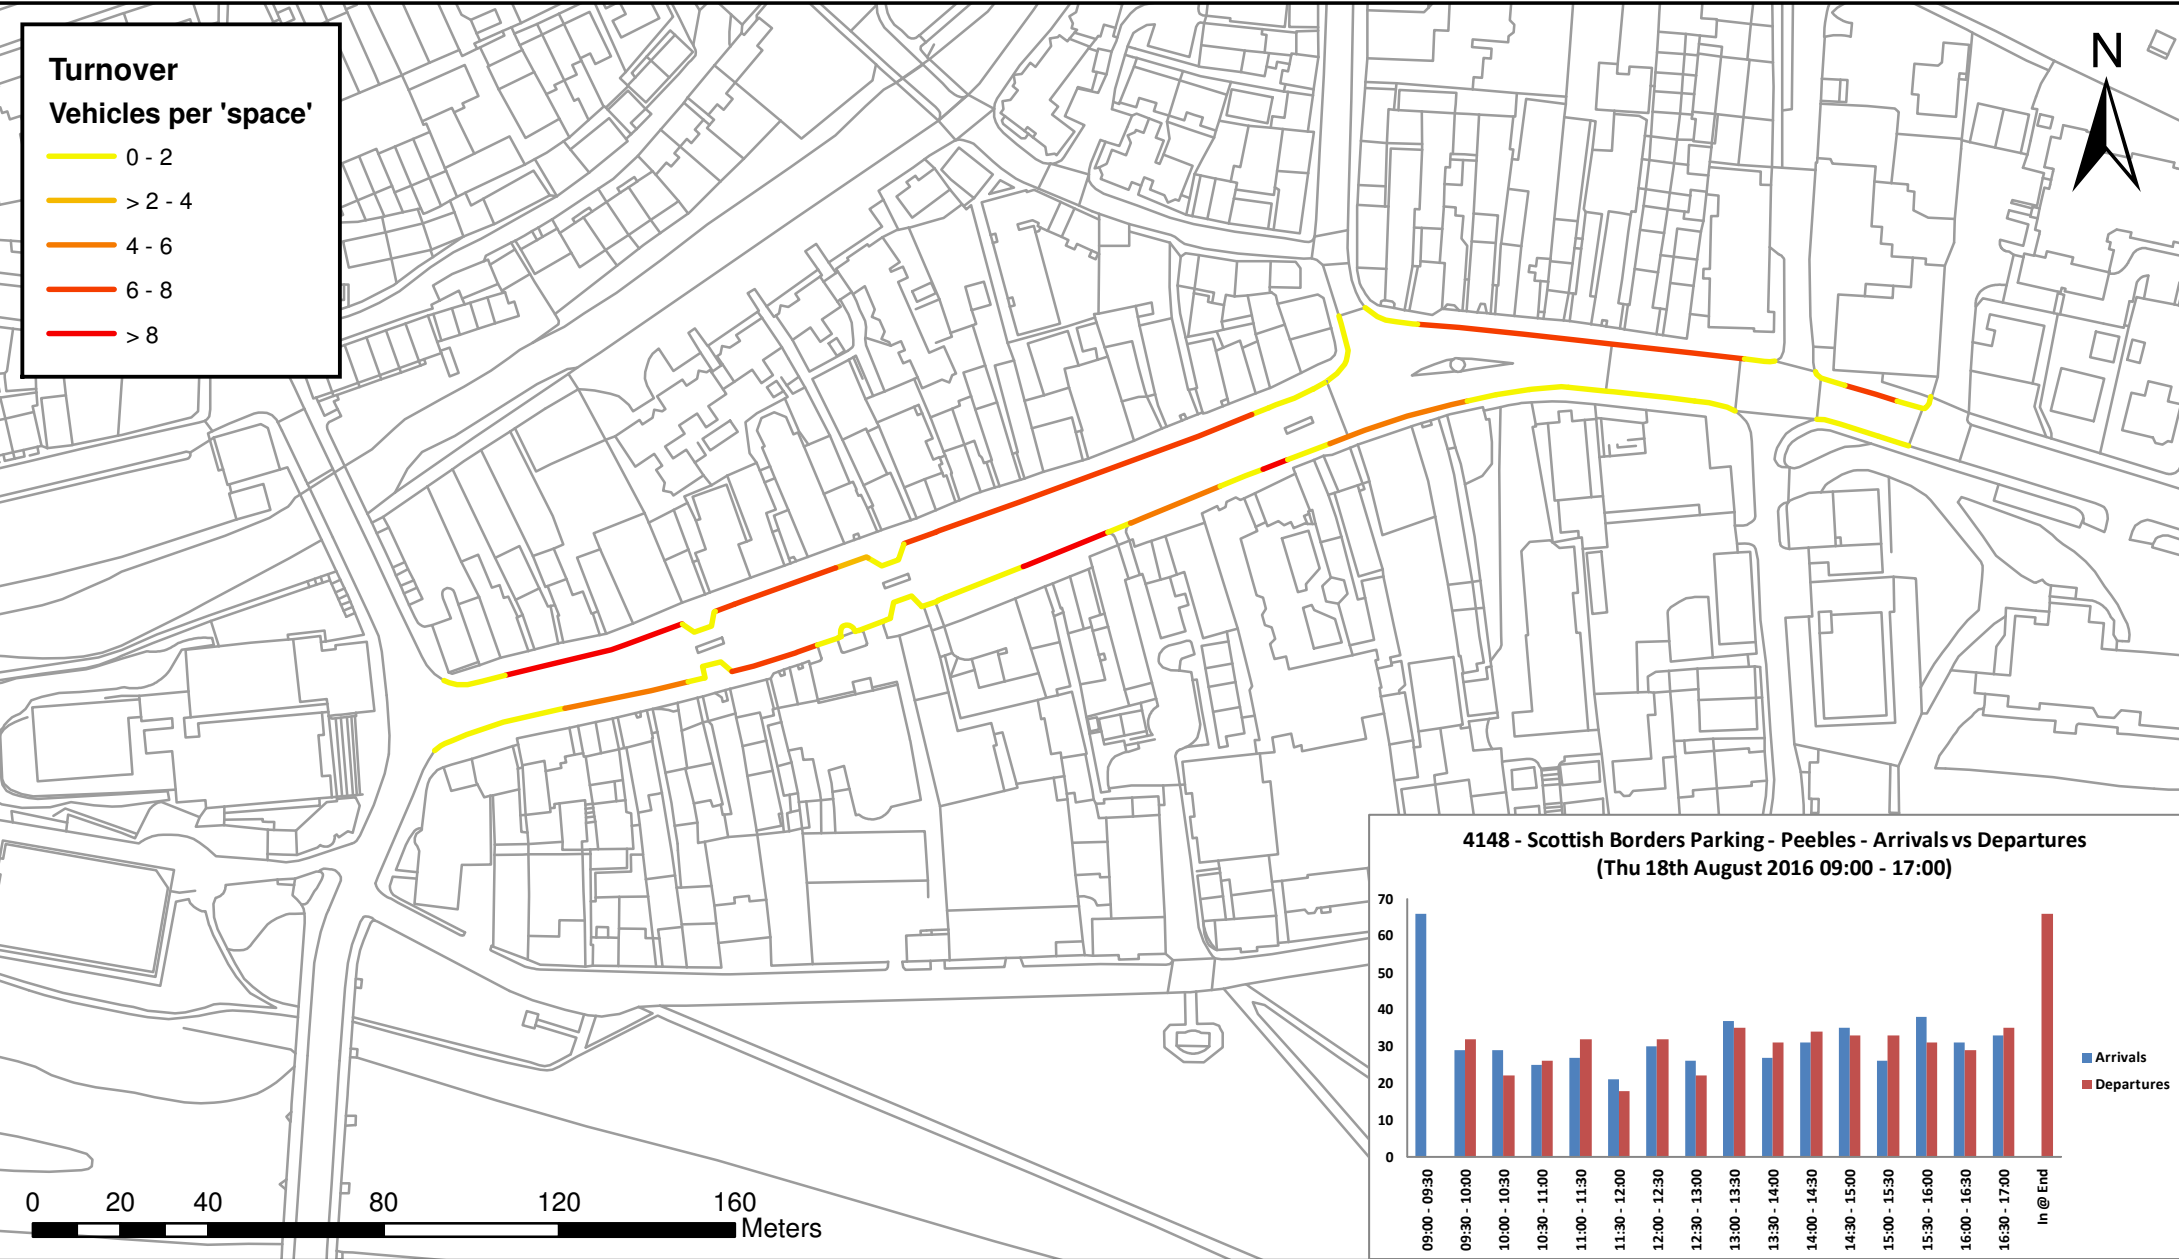

Scottish Borders Parking, Peebles - Thursday 18th August 2016 (09:00 - 17:00)

Turnover & Arrivals vs Departures

Turnover Vehicles per 'space'

- 0 - 2
- > 2 - 4
- 4 - 6
- 6 - 8
- > 8