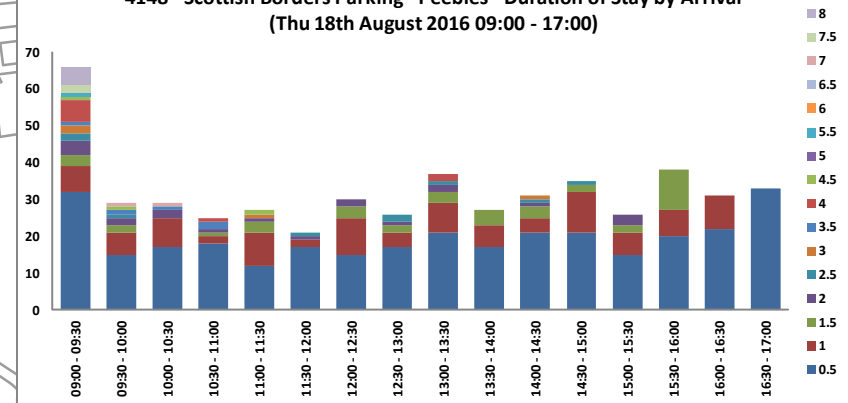

Scottish Borders Parking, Peebles - Thursday 18th August 2016 (09:00 - 17:00)

Duration of Stay

4148 - Scottish Borders Parking - Peebles - Duration of Stay by Arrival
(Thu 18th August 2016 09:00 - 17:00)

Scottish Borders Parking, Peebles - Thursday 18th August 2016 (09:00 - 17:00)

Occupancy

- Parking Locations**
- Bus Stop
 - Disabled
 - Double yellow lines
 - Parallel Bay
 - Taxis
 - Unclassified
- Classified links**
- CLASS**
- Bus Stop
 - Disabled
 - Double yellow lines
 - Miscellaneous
 - Parallel Bay
 - Taxis
 - Unclassified
 - Zig zag