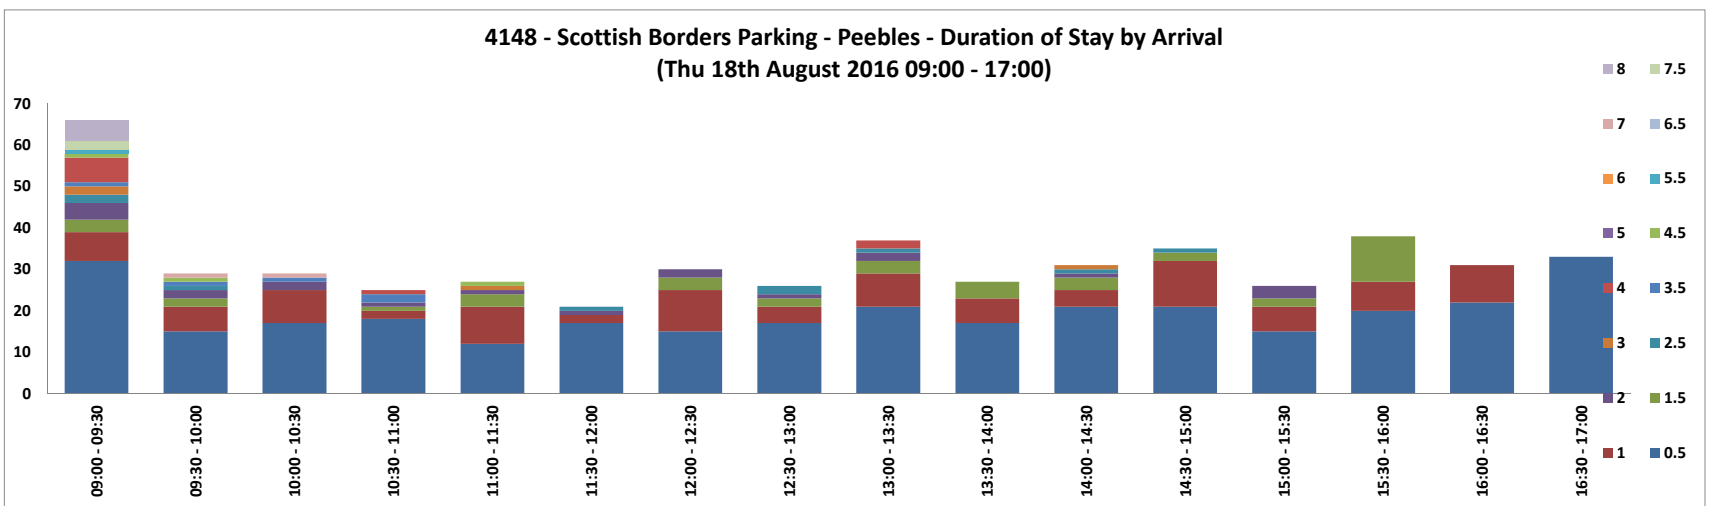

Duration of stay (Hrs) by Arrival Time		TIME PERIOD																Grand Total
TOTAL LENGTH OF STAY(HOURS)	TIME PERIOD	09:00 - 09:30	09:30 - 10:00	10:00 - 10:30	10:30 - 11:00	11:00 - 11:30	11:30 - 12:00	12:00 - 12:30	12:30 - 13:00	13:00 - 13:30	13:30 - 14:00	14:00 - 14:30	14:30 - 15:00	15:00 - 15:30	15:30 - 16:00	16:00 - 16:30	16:30 - 17:00	
0.5		32	15	17	18	12	17	15	17	21	17	21	21	15	20	22	33	313
1		7	6	8	2	9	2	10	4	8	6	4	11	6	7	9	0	99
1.5		3	2	0	1	3	0	3	2	3	4	3	2	2	11	0	0	39
2		4	2	2	1	1	1	2	1	2	0	1	0	3	0	0	0	20
2.5		2	1	0	0	0	0	0	2	1	0	1	1	0	0	0	0	9
3		2	0	0	0	1	0	0	0	0	0	1	0	0	0	0	0	4
3.5		1	1	1	2	0	0	0	0	0	0	0	0	0	0	0	0	5
4		6	0	0	1	0	0	0	0	2	0	0	0	0	0	0	0	9
4.5		1	1	0	0	1	0	0	0	0	0	0	0	0	0	0	0	3
5		0	0	0	0	0	0	0	0	0	0	0	0	0	0	0	0	0
5.5		1	0	0	0	0	0	0	0	0	0	0	0	0	0	0	0	1
6		0	0	0	0	0	0	0	0	0	0	0	0	0	0	0	0	0
6.5		0	0	0	0	0	0	0	0	0	0	0	0	0	0	0	0	0
7		0	1	1	0	0	0	0	0	0	0	0	0	0	0	0	0	2
7.5		2	0	0	0	0	0	0	0	0	0	0	0	0	0	0	0	2
8		5	0	0	0	0	0	0	0	0	0	0	0	0	0	0	0	5
Grand Total		66	29	29	25	27	21	30	26	37	27	31	35	26	38	31	33	511