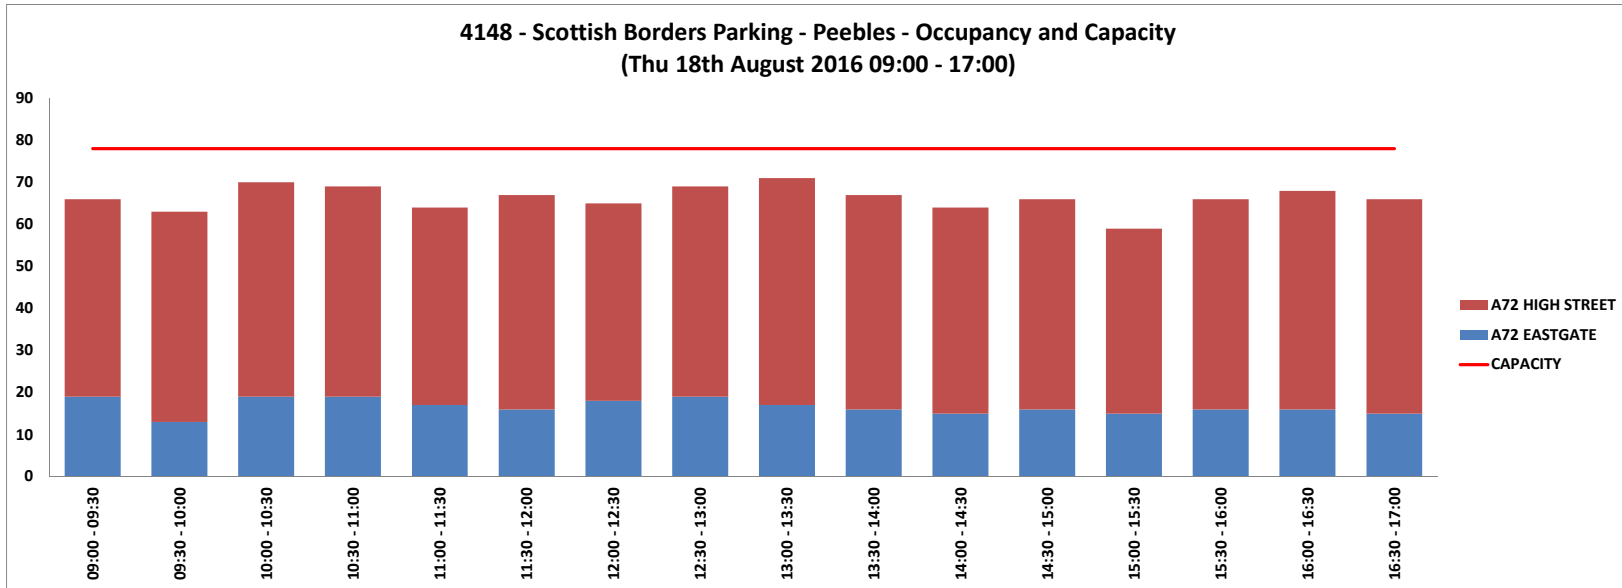

Vehicle Occupancy by Link		TIME PERIOD															
PERIOD	TIME	09:00 - 09:30	09:30 - 10:00	10:00 - 10:30	10:30 - 11:00	11:00 - 11:30	11:30 - 12:00	12:00 - 12:30	12:30 - 13:00	13:00 - 13:30	13:30 - 14:00	14:00 - 14:30	14:30 - 15:00	15:00 - 15:30	15:30 - 16:00	16:00 - 16:30	16:30 - 17:00
A72 EASTGATE		19	13	19	19	17	16	18	19	17	16	15	16	15	16	16	15
A72 HIGH STREET		47	50	51	50	47	51	47	50	54	51	49	50	44	50	52	51
OCCUPANCY		66	63	70	69	64	67	65	69	71	67	64	66	59	66	68	66
CAPACITY		78	78	78	78	78	78	78	78	78	78	78	78	78	78	78	78