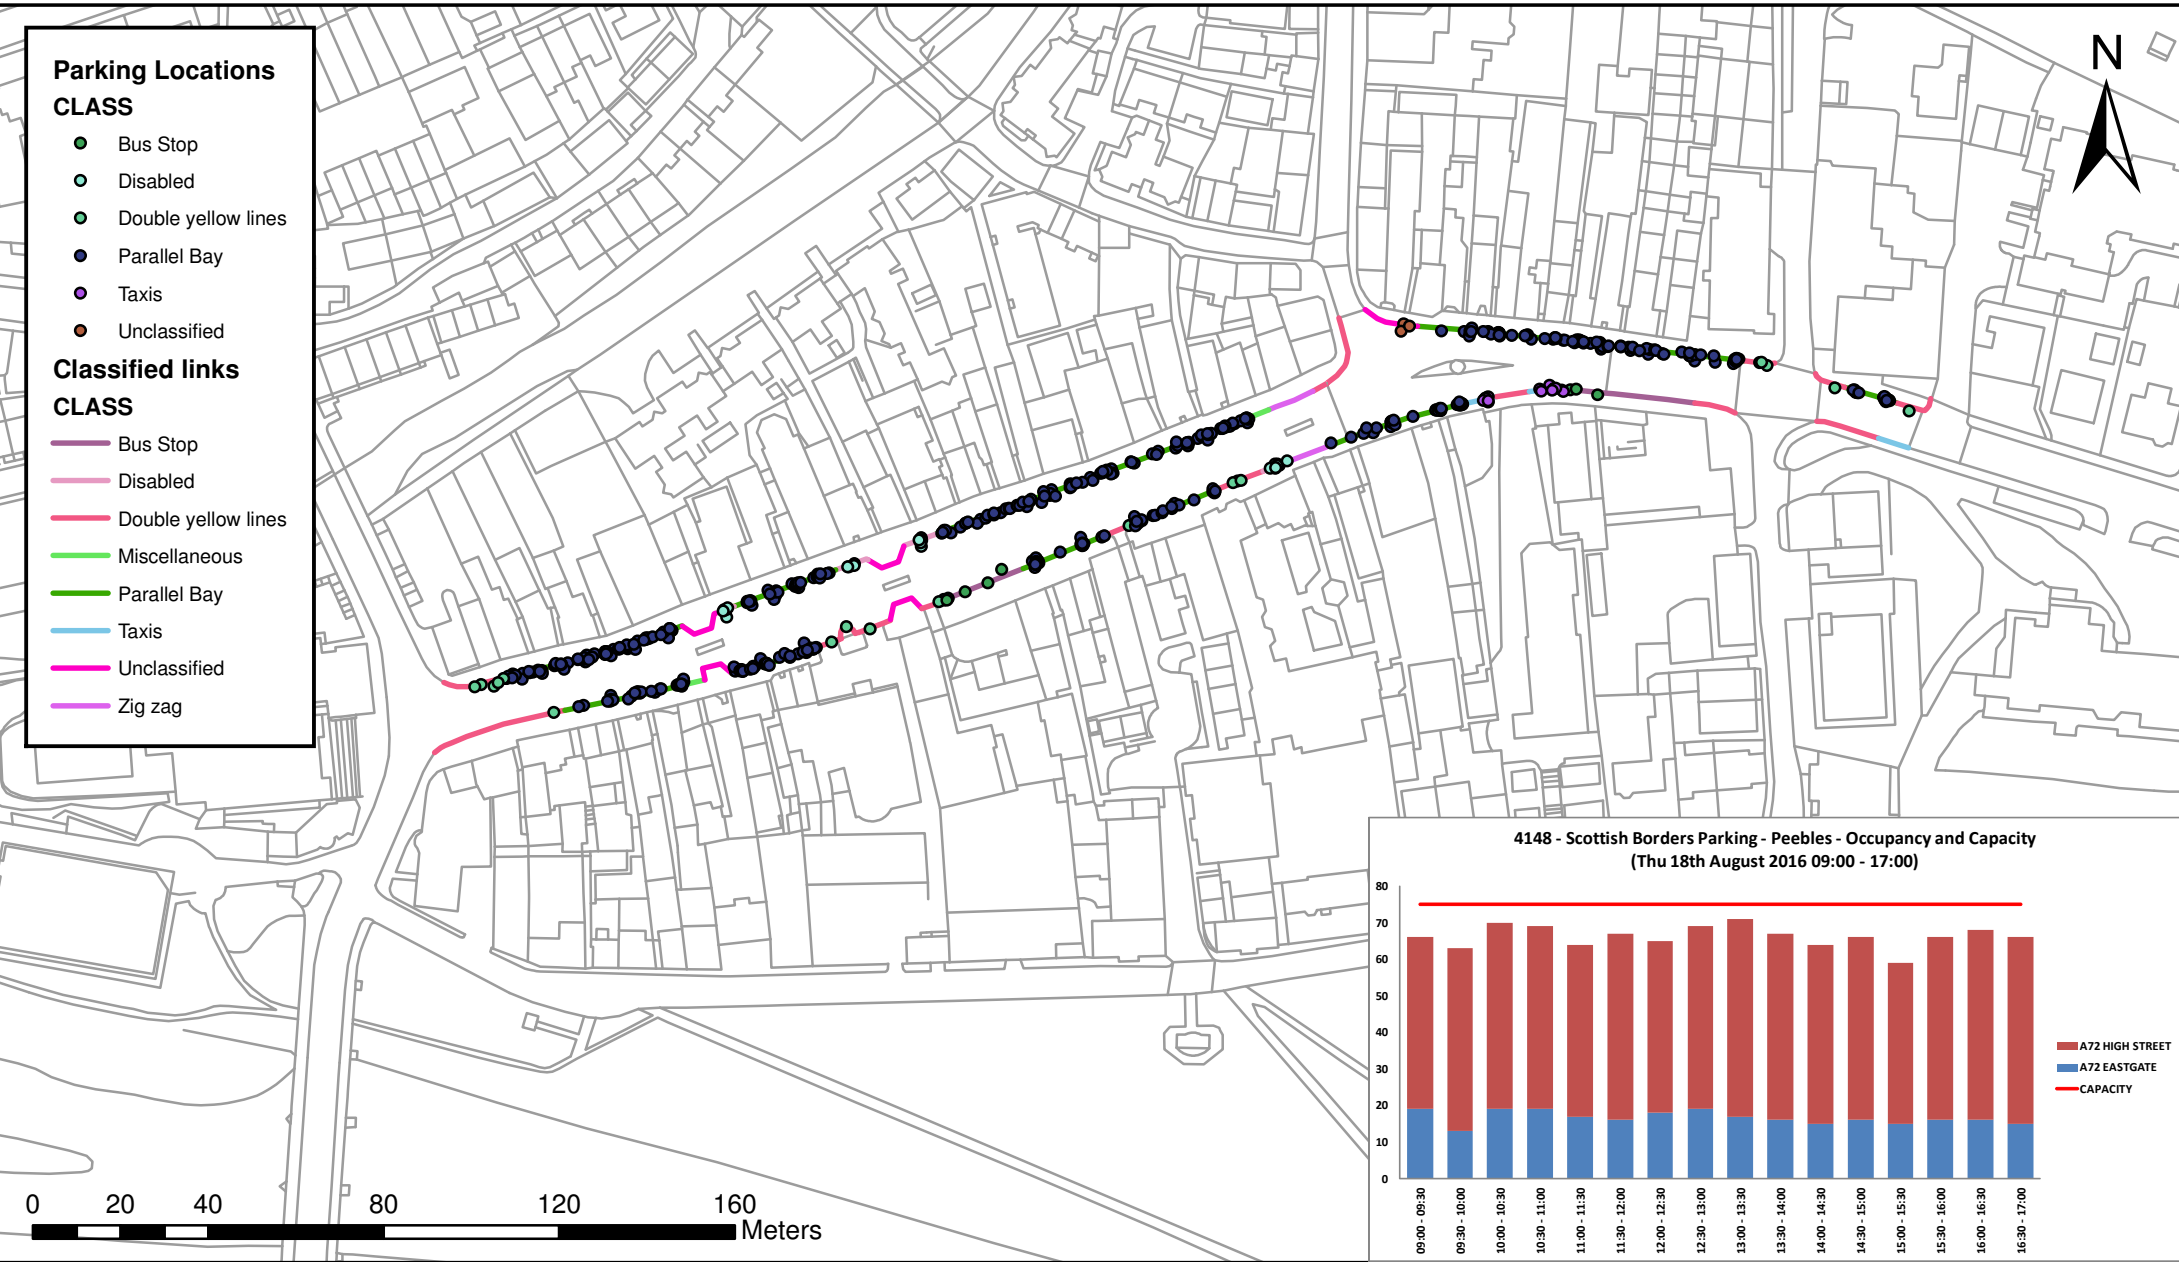

Scottish Borders Parking, Peebles - Thursday 18th August 2016 (09:00 - 17:00)

Duration of Stay

4148 - Scottish Borders Parking - Peebles - Duration of Stay by Arrival
(Thu 18th August 2016 09:00 - 17:00)

Scottish Borders Parking, Peebles - Thursday 18th August 2016 (09:00 - 17:00)

Occupancy

- Parking Locations**
- Bus Stop
 - Disabled
 - Double yellow lines
 - Parallel Bay
 - Taxis
 - Unclassified
- Classified links**
- CLASS**
- Bus Stop
 - Disabled
 - Double yellow lines
 - Miscellaneous
 - Parallel Bay
 - Taxis
 - Unclassified
 - Zig zag

RESULTS TAB

Occupancy Vehicles by Link Table :- This table shows the occupancy per street / per beat. Therefore the maximum total value is the maximum number of vehicles present within the study area throughout the survey day. The graph below this table shows the "Accumulative" capacity - street by street stacked.