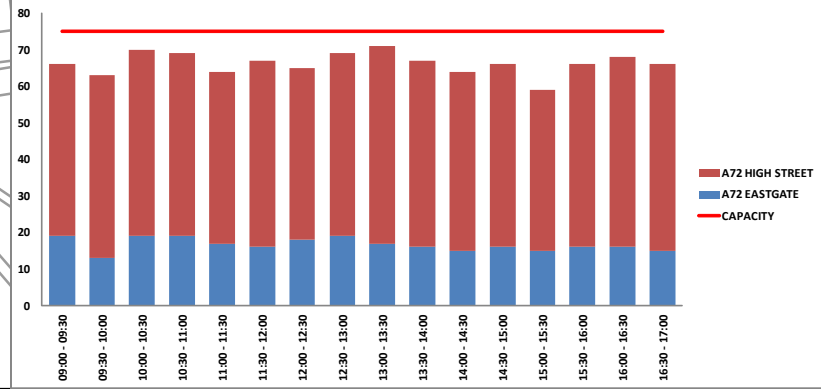

4148 - Scottish Borders Parking - Peebles - Occupancy and Capacity (Thu 18th August 2016 09:00 - 17:00)